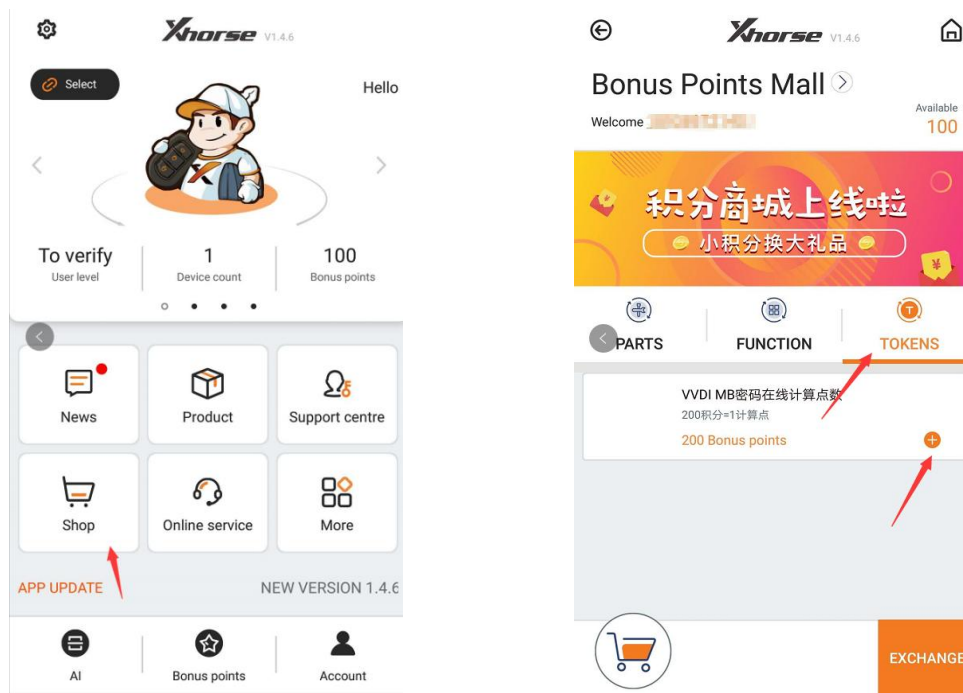

1, Customer need log in the app and link the device to the account, then customer can exchange the token in 'shop' of Xhorse APP

Remark : 200 points = 1 token , and the vvdI mb points that is only can use for exchange the vvdI mb token